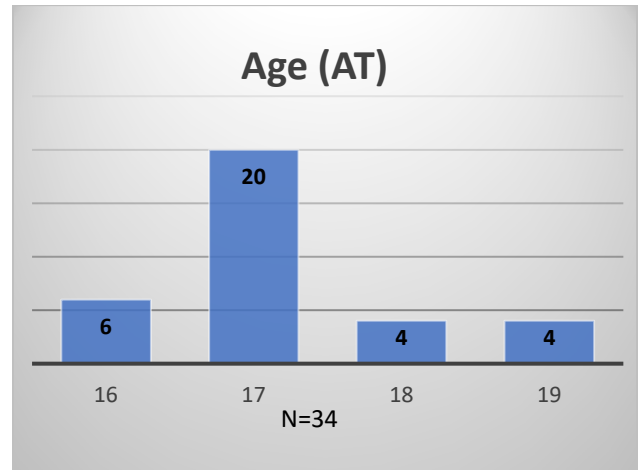

**Daily Data Dashboard – July 10, 2023**  
**Demographics for JTDC Population**  
**Monday Morning Midnight Count**

Total # of probation Involved youth<sup>1</sup>: 1,234

<sup>1</sup> Probation Active: Any youth who is pending sentencing with an active social history, has been formally placed on probation or supervision with Cook County Juvenile Probation on the date of the report.

\*Age, Gender and Race for Criminal Court population (N=1) is not represented in this report.

Data sources: cFive Supervisor – Probation Population and RMIS – JTDC Population

**Daily Data Dashboard – July 10, 2023**  
**Demographics for JTDC Population**  
**Monday Morning Midnight Count**