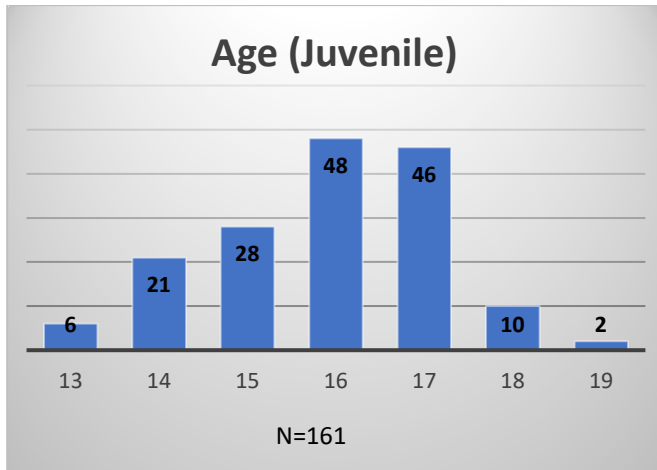

**Daily Data Dashboard – July 10, 2023**  
**Demographics for JTDC Population**  
**Monday Morning Midnight Count**

Total # of probation Involved youth<sup>1</sup>: 1,234

<sup>1</sup> Probation Active: Any youth who is pending sentencing with an active social history, has been formally placed on probation or supervision with Cook County Juvenile Probation on the date of the report.

\*Age, Gender and Race for Criminal Court population (N=1) is not represented in this report.

Data sources: cFive Supervisor – Probation Population and RMIS – JTDC Population

**Daily Data Dashboard – July 10, 2023**  
**Demographics for JTDC Population**  
**Monday Morning Midnight Count**