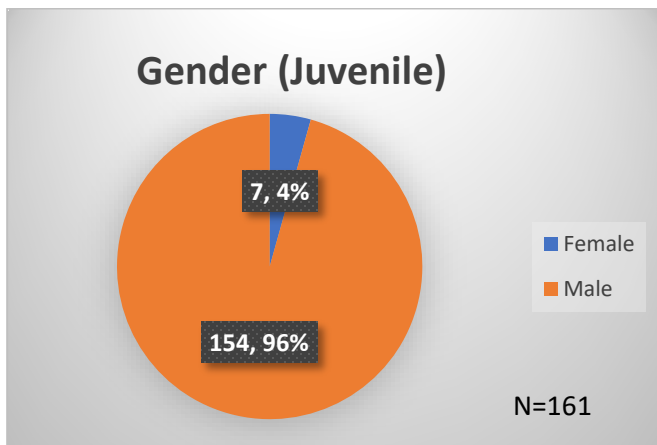

**Daily Data Dashboard – July 10, 2023**  
**Demographics for JTDC Population**  
**Monday Morning Midnight Count**

Total # of probation Involved youth<sup>1</sup>: 1,234

<sup>1</sup> Probation Active: Any youth who is pending sentencing with an active social history, has been formally placed on probation or supervision with Cook County Juvenile Probation on the date of the report.

\*Age, Gender and Race for Criminal Court population (N=1) is not represented in this report.

Data sources: cFive Supervisor – Probation Population and RMIS – JTDC Population

**Daily Data Dashboard – July 10, 2023**  
**Demographics for JTDC Population**  
**Monday Morning Midnight Count**