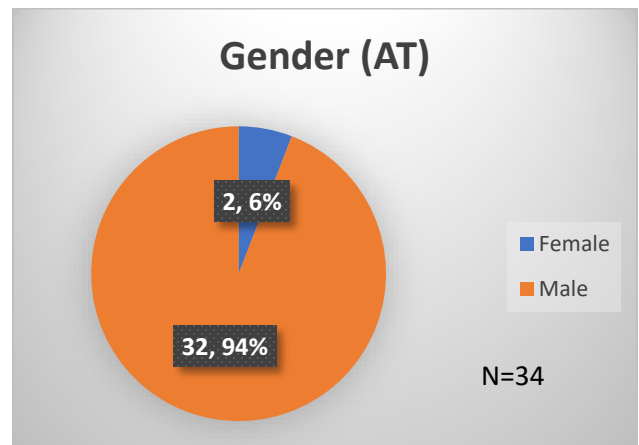

**Daily Data Dashboard – July 10, 2023**  
**Demographics for JTDC Population**  
**Monday Morning Midnight Count**

Total # of probation Involved youth<sup>1</sup>: 1,234

<sup>1</sup> Probation Active: Any youth who is pending sentencing with an active social history, has been formally placed on probation or supervision with Cook County Juvenile Probation on the date of the report.

\*Age, Gender and Race for Criminal Court population (N=1) is not represented in this report.

Data sources: cFive Supervisor – Probation Population and RMIS – JTDC Population

**Daily Data Dashboard – July 10, 2023**  
**Demographics for JTDC Population**  
**Monday Morning Midnight Count**