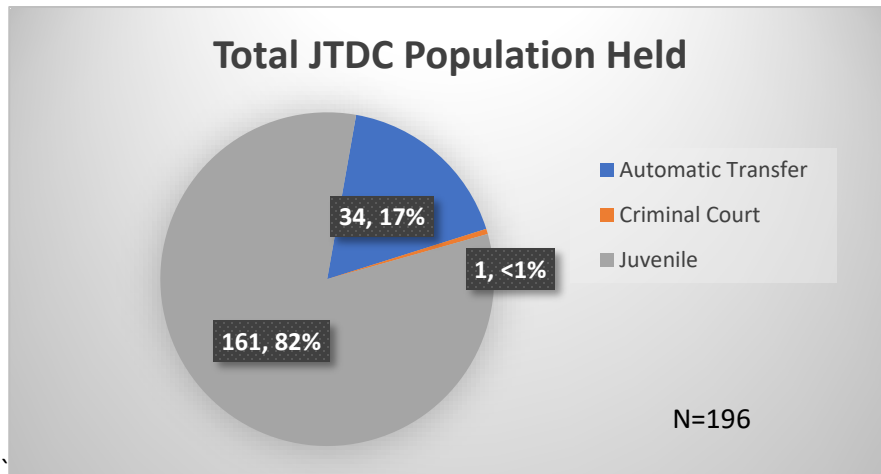

**Daily Data Dashboard – July 10, 2023**  
**Demographics for JTDC Population**  
**Monday Morning Midnight Count**

Total # of probation Involved youth<sup>1</sup>: 1,234

<sup>1</sup> Probation Active: Any youth who is pending sentencing with an active social history, has been formally placed on probation or supervision with Cook County Juvenile Probation on the date of the report.

\*Age, Gender and Race for Criminal Court population (N=1) is not represented in this report.

Data sources: cFive Supervisor – Probation Population and RMIS – JTDC Population

**Daily Data Dashboard – July 10, 2023**  
**Demographics for JTDC Population**  
**Monday Morning Midnight Count**